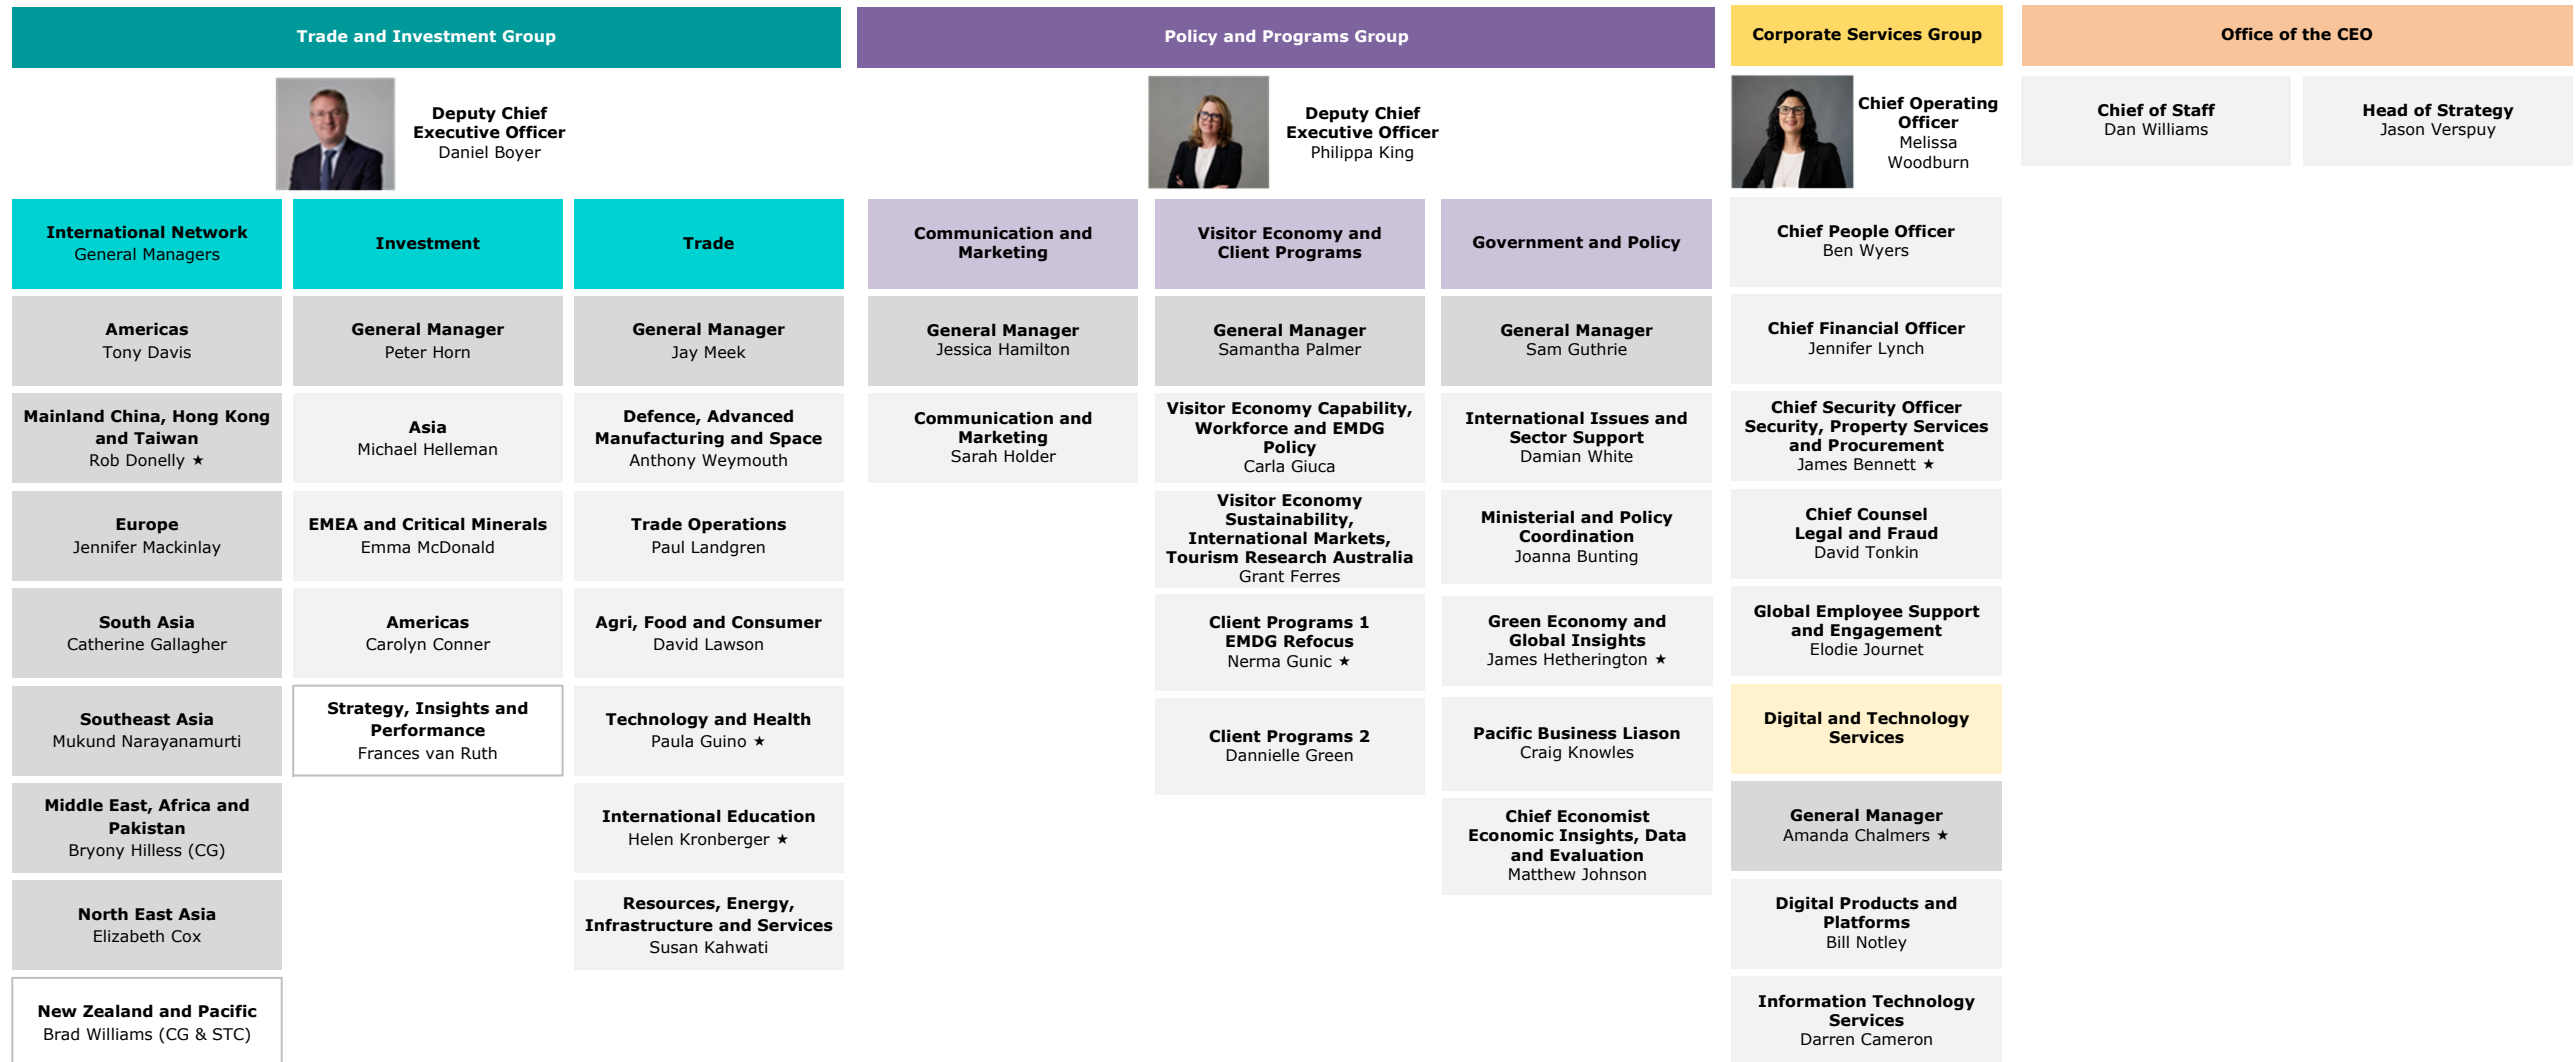

Minister for Trade and Tourism
Senator The Hon Don Farrell

Assistant Minister for Trade
Senator The Hon Tim Ayres

Chief Executive Officer
Xavier Simonet

KEY
★ - Acting in Role
CG - Consul General
STC - Senior Trade Commissioner
EMEA - Europe, Middle East and Africa
EMDG - Export Market Development Grants

Organisational Structure and position occupants are accurate at the time of reporting.